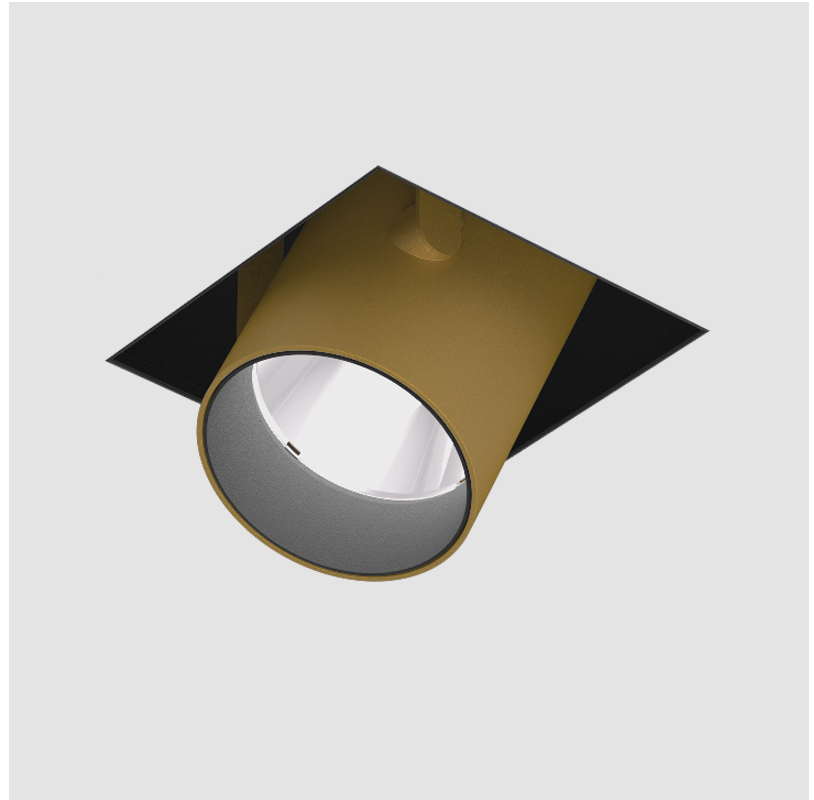

ELECTRICAL

Lamp Type: LED (Zhaga Standard)
Input Wattage (W): 23.1
Total Output Wattage (W): 18.7
Dimming: Tri-Mode (Non-Dimming and Phase Dimming (120Vac only) and 0-10V Dimming)
Driver Included: No
Driver Location: Recessed Housing
Driver Type: Constant Current - Universal
Driver Class: Class 2
Housing: See components
Input Voltage (V): 120 - 277
Constant Current (MA): 500

LED

Number of LEDs: 1
Color Temperature (°K): 2700 / 3000 / 3500 / 4000
Max. Delivered Lumen (lm): 1490 / 1530 / 1607 / 1640
CRI: >90 CRI
Lamp Life (hrs): 50000
Upon Request: Special Color Temperature

OPTICAL

Reflector: 20 / 40 / 60
Adjustability: Rotational 355°; Tilt 45°
Upon Request: Special Beam Angles

RATINGS AND CERTIFICATIONS

Patents: IP20
For assistance on 'custom' specifications, contact zteam@zaneen.com.
In a constant effort to supply the best product, we reserve the right to change specifications or materials without notice. The most recent specification sheets are found at zaneen.com

145mm | 10 | 12 1/2 | 15 | 25mm | 225mm x 225mm
5 11/16" | 3/8" | 1/2" | 9/16" | 1" | 8 7/8" x 8 7/8"