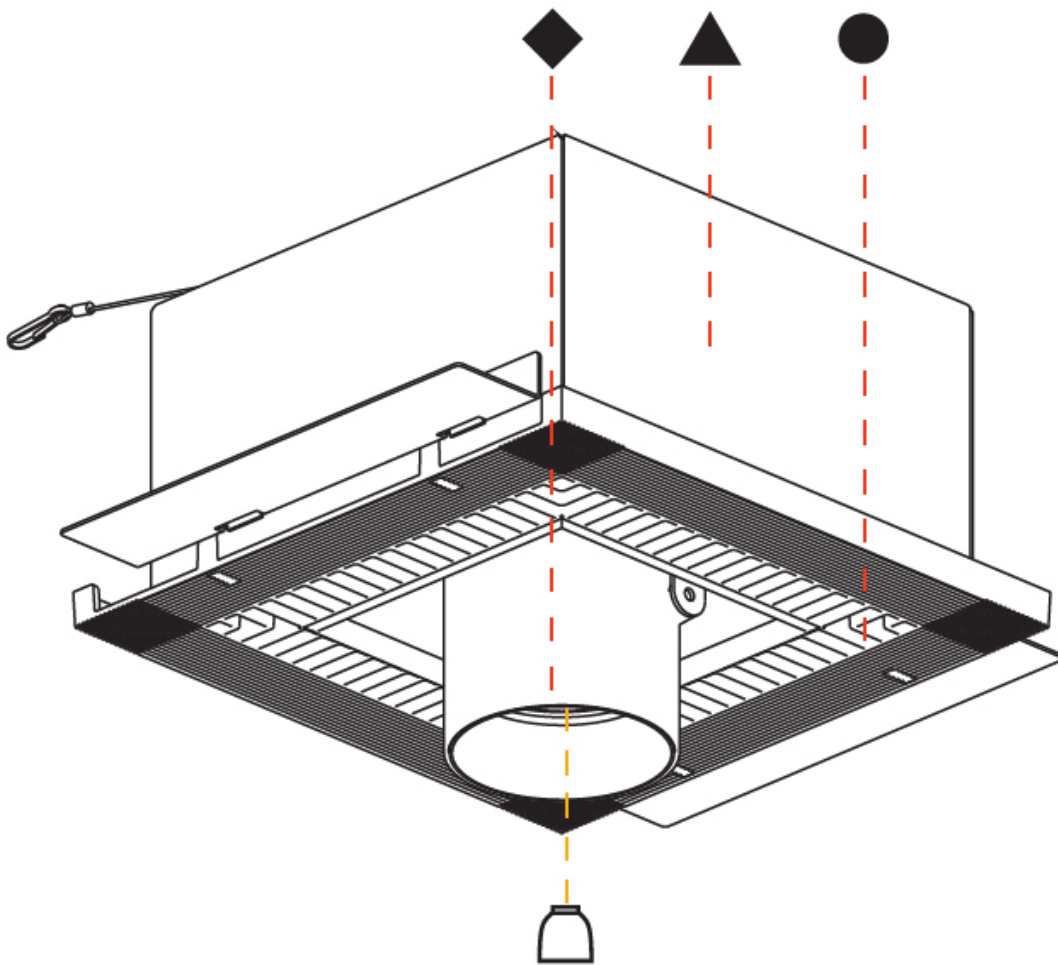

IMAGINE SQUARE TRIMLESS

A35401-

PROJECT	_____
TYPE	_____
SPECIFIER	_____
QUANTITY	_____
DATE	_____