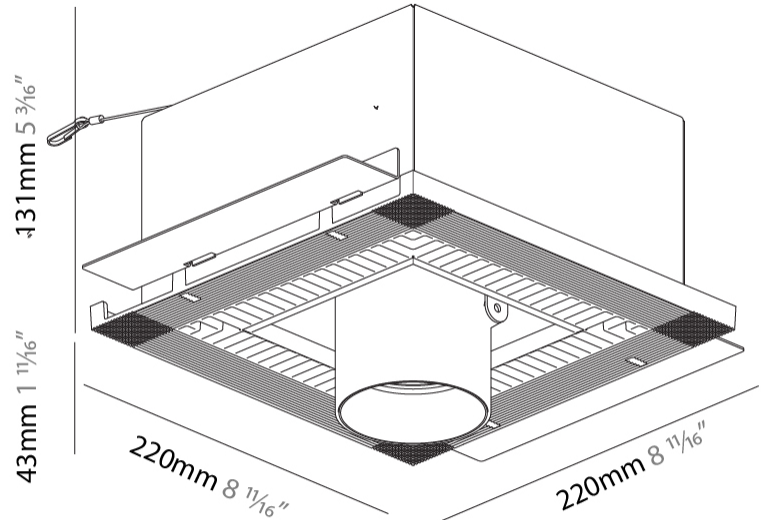

ELECTRICAL

Lamp Type: LED (Zhaga Standard)
Input Wattage (W): 23.1
Total Output Wattage (W): 18.7
Dimming: Tri-Mode (Non-Dimming and Phase Dimming (120Vac only) and 0-10V Dimming)
Driver Included: No
Driver Location: Recessed Housing
Driver Type: Constant Current - Universal
Driver Class: Class 2
Housing: See components
Input Voltage (V): 120 - 277
Constant Current (MA): 500

LED

Number of LEDs: 1
Color Temperature (°K): 2700 / 3000 / 3500 / 4000
Max. Delivered Lumen (lm): 1490 / 1530 / 1607 / 1640
CRI: >90 CRI
Lamp Life (hrs): 50000
Upon Request: Special Color Temperature

OPTICAL

Reflector: 20 / 40 / 60
Adjustability: Rotational 355°; Tilt 45°
Upon Request: Special Beam Angles

RATINGS AND CERTIFICATIONS

Patents: IP20
For assistance on 'custom' specifications, contact zteam@zaneen.com.
In a constant effort to supply the best product, we reserve the right to change specifications or materials without notice. The most recent specification sheets are found at zaneen.com

145mm | 10 | 12 1/2 | 15 | 25mm | 225mm x 225mm
5 11/16" | 3/8" | 1/2" | 9/16" | 1" | 8 7/8" x 8 7/8"